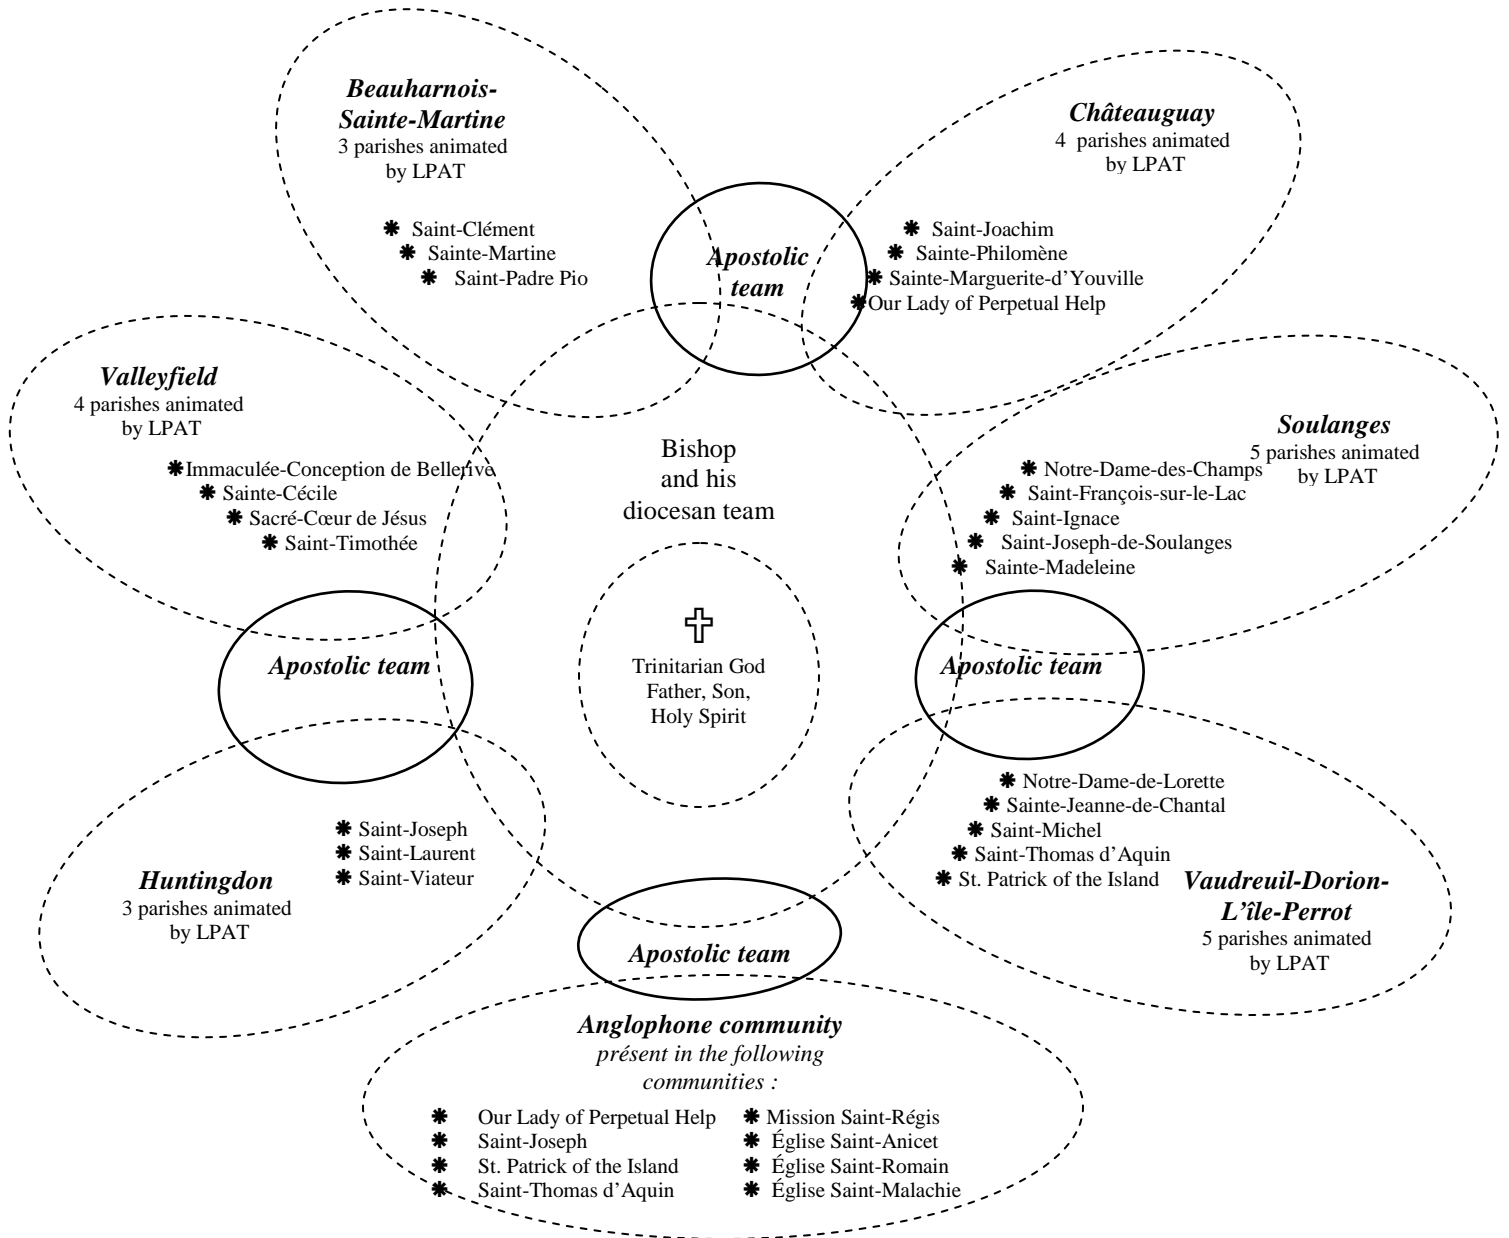

# *Organizational chart of the diocèse of Valleyfield*

Note : The diocesan team must also see to the promotion and to the support of the different ministries such as social, health, the aged, and various movements. This pastoral care can be attached to the local Pastoral Animation Teams (LPAT) in each community or be the object of a more particular or specific interest.

This mission is lived in

- Parish Communities animated and evangelized by the local pastoral animation teams (LPAT)
- Coordinated, animated and nourished by the apostolic teams
- Supported by a diocesan team of services